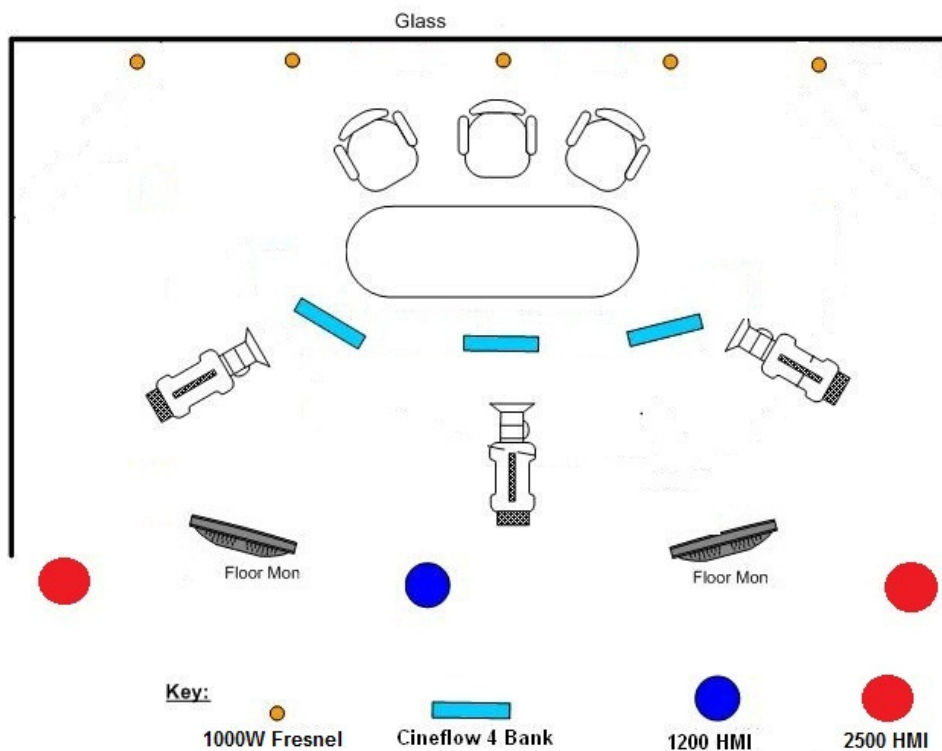

## Standard Light for TV Glass Studio during Olympics 2012 London

- 2x 2500W HMI with electronic ballast
- 1x 1200W HMI with electronic ballast
- 5x 1000W Fresnel with hand-dimmer
- 3x 4 Bank Cineflow with Tungsten and HMI bulbs
- Complete installation incl. electric wire and mounting

\* All changes up to your conception are possible \*